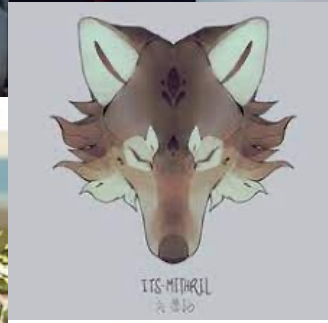

TABBY CAT

mask idea 1

☆black timber/black wolf☆