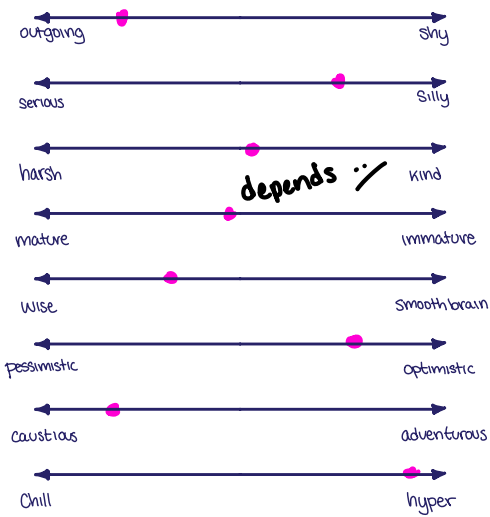

Personality!

My Favourites ->

Food: chips ♡	Drink: coffee
Scent: coffee	Colour: yellow
City: New York	Animal: spiders
TV Show: Sex Education	Hobby: analysis
Inspiration: "Merascas"	Flower: Snapdragon
Email: idk ;) on Instagram	Store/Shop: Thrasher
Restaurant: Five Guys	App: Pinterest

Creators Recommendations!

you must...

LISTEN TO Kill Lincoln	WATCH THIS MOVIE Little Miss Sunshine
READ (F**k off 4 Gys)	VISIT Grand Merais
Tin Tin	FOLLOW MK on insta
EAT Gyoza	DRINK COFFEE ;)
WATCH ON YT Jake Webber & Johnnie Gilbert	

Tip: Filling this out in a different colour than the templates makes it stand out! (highlighter recommended!)

Get to know me!

Name: **Sparrow!**
Nickname: **Sperm lol**

Favourites!
Candys: **chocolate**
Music Genre: **punk**
Foods: **mac n cheese**
Subject: **english**

Hobbies: **art, dance, music ;)**

My Birthday!
09/25

Likes: **rain**
shopping
movies / TV
literature

Dislikes: **people talking over each other**
public bathrooms
being rude 4 no reason

HI